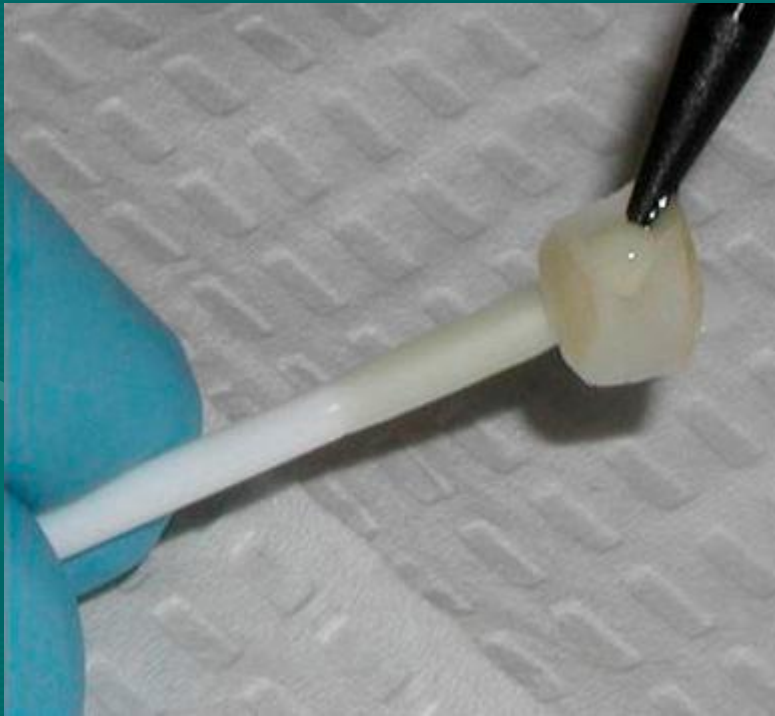

PULPDENT Corporation

Pic-n-Stic

**It's the extra fingers you've
been waiting for**

Pic-n-Stic

The original “handle for small objects” has numerous applications from dentistry to model making and placing hearing aid batteries.

Pic-n-Stic is 2” long 2 mm in diameter with an adhesive tip on one end.

Pic-n-Stic is great for holding inlays and onlays while etching, placing silane, bonding agents and cement.

PULPDENT

Pic-n-Stic is perfect for holding and placing veneers.

PULPDENT

Pic-n-Stic

“The original handle for small objects”

Order Code: PIC Box of 60